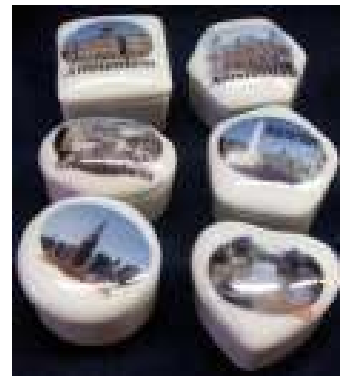

Own
Design
2 x 2 cm